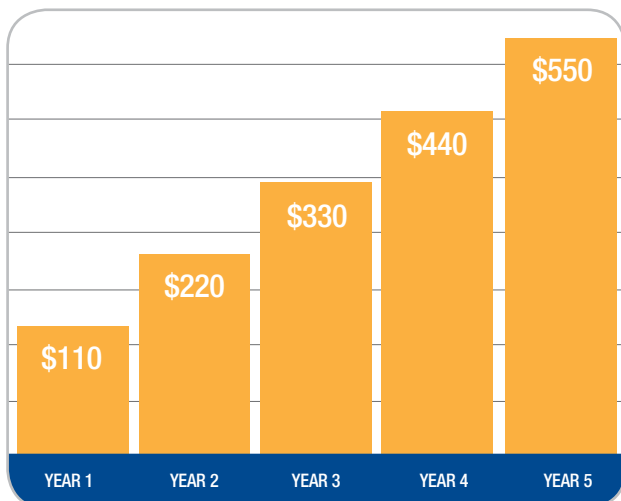

Over the years, a hardworking Concord air conditioner can save you hundreds of dollars on utility bills.